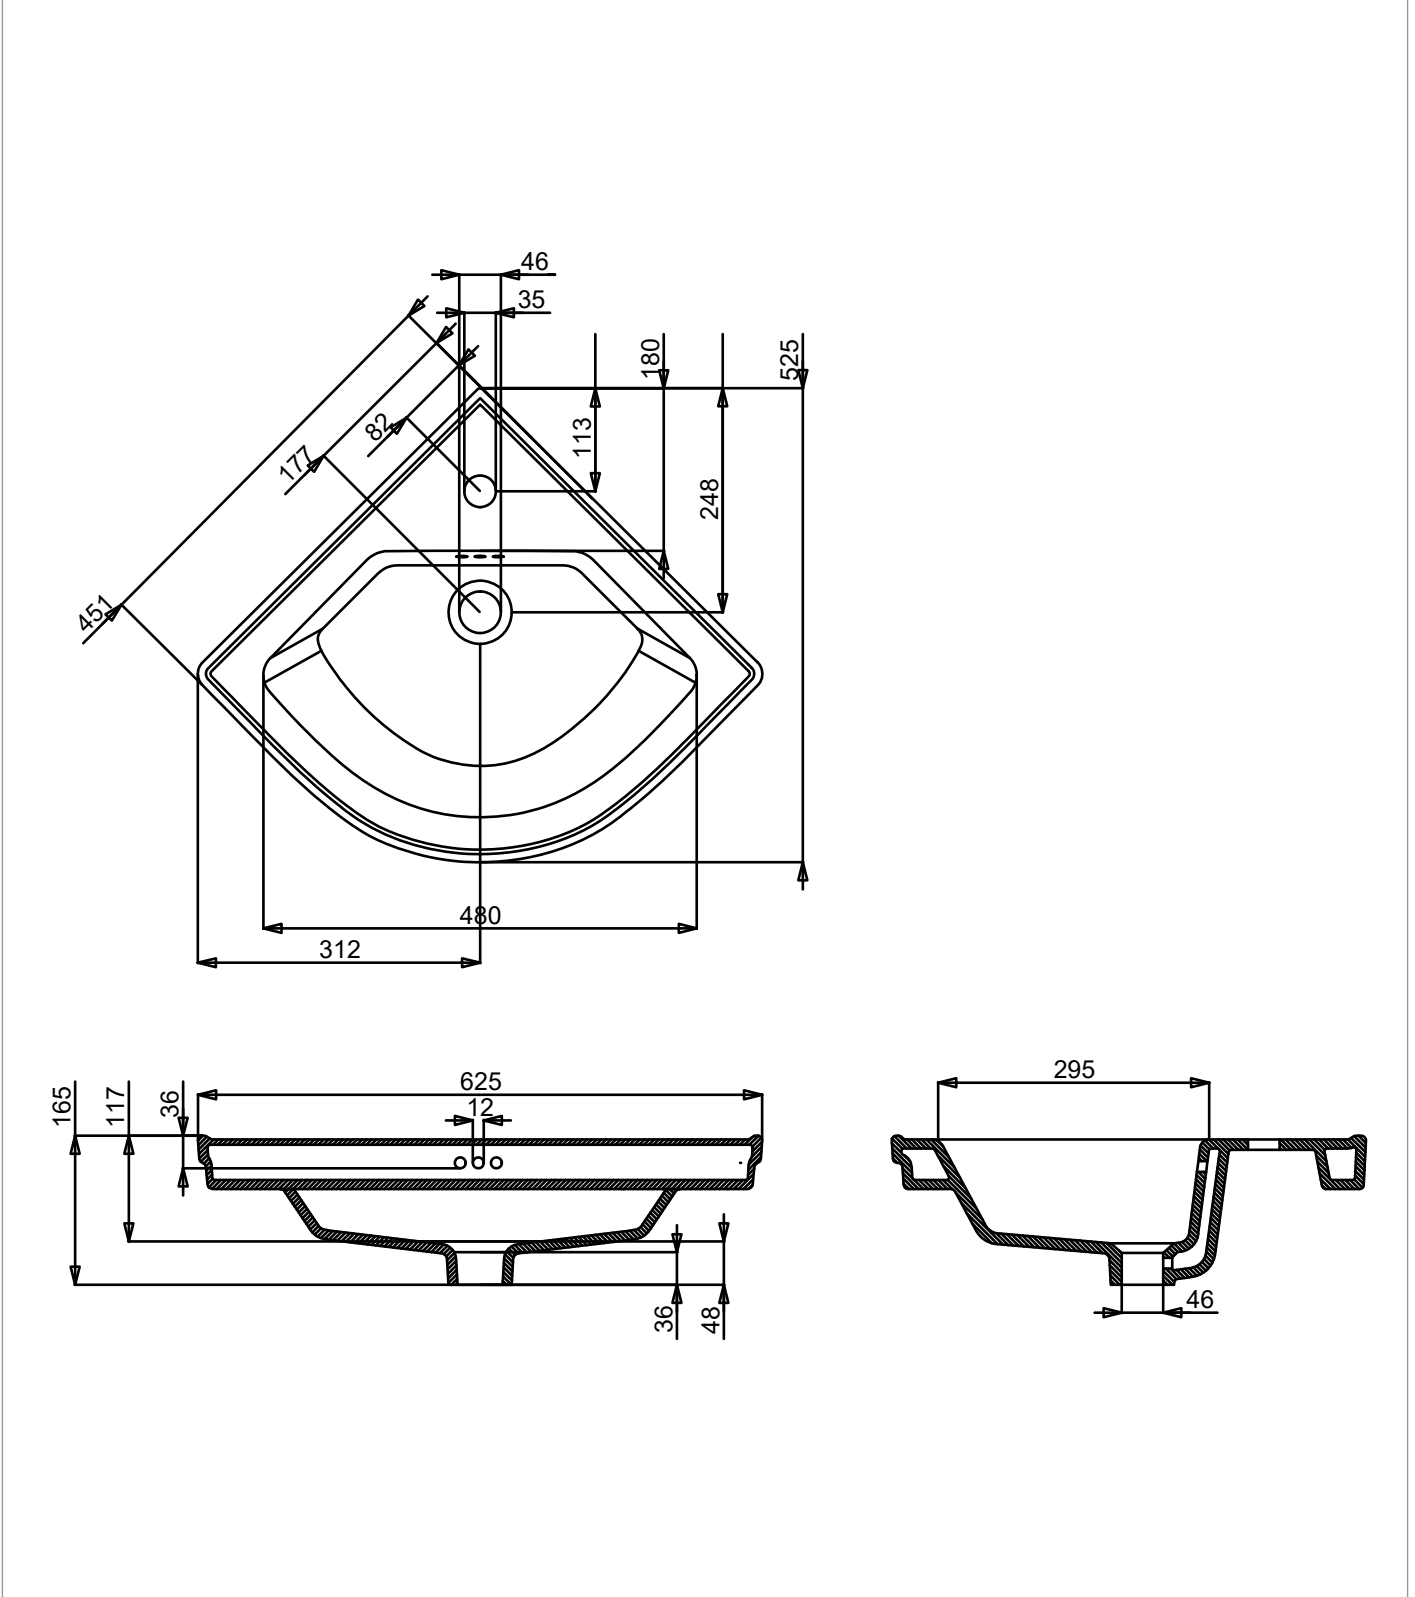

PRODUCT DATA SHEET

Burlington[®]

PRODUCT CODE

FC7CBC

RANGE

Edwardian

DESCRIPTION

Ceramic Corner Basin for Burlington
FC7

CATEGORY	Furniture
WARRANTY DETAILS	Lifetime
COLOUR	Gloss White
FINISH APPLICATION	Glazed
PRIMARY MATERIAL	Vitreous China
INSTALL TYPE	Furniture Mounted
PRODUCT WIDTH MM	625
PRODUCT HEIGHT MM	165
PRODUCT LENGTH MM	525
PRODUCT NET WEIGHT KG	11
STANDARDS	BS EN 31:2011,BS EN 14688:2015

TAP HOLES	1th
FIXINGS INCLUDED	No
OVERFLOW	Yes
BASIN WASTE SIZE	46mm

TECHNICAL DIMENSIONS

Dimensions in mm unless otherwise specified.

Tolerances (per material type) apply.

SPARES LIST

Only the parts labelled are available as spares.