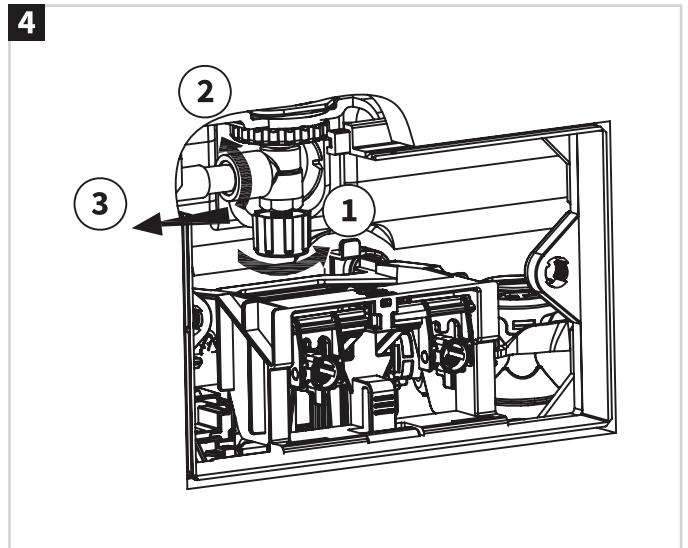

INSTALLATION