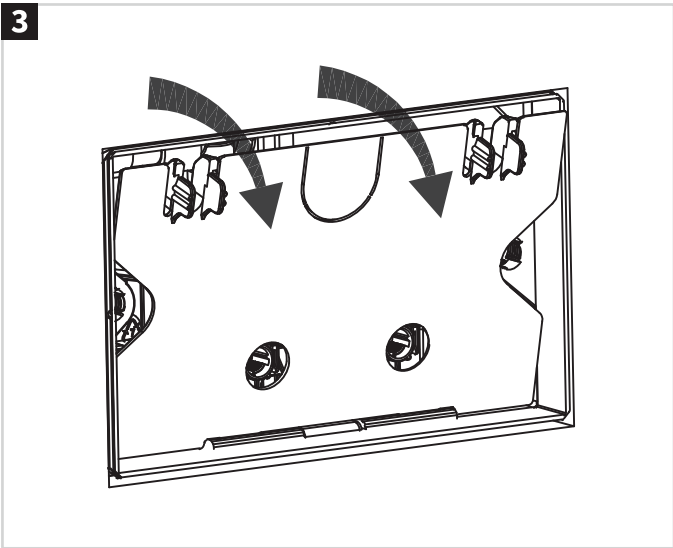

INSTALLATION