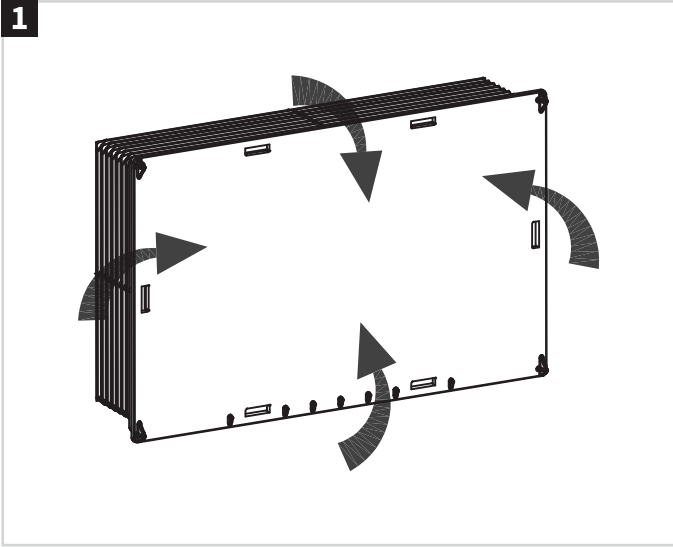

INSTALLATION