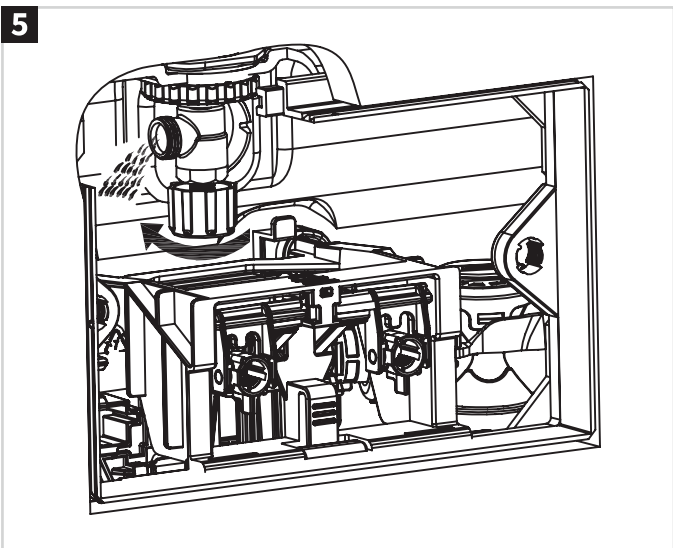

INSTALLATION