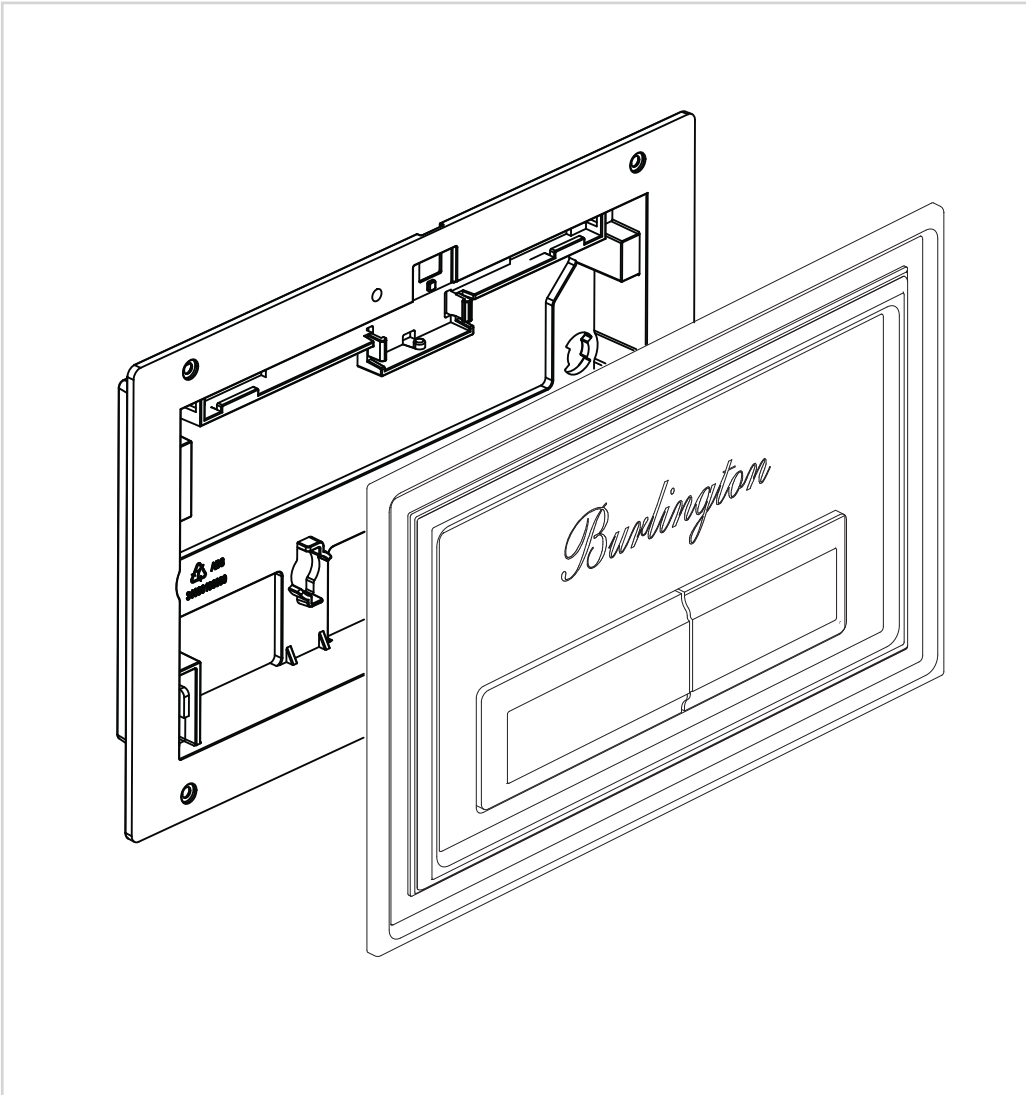

CISTERN & FRAME

BURLINGTON TRADITIONAL FLUSH PLATE

PRODUCT CODES:

BURPLATEC
BURPLATEG
BURPLATEL

BEFORE YOU START

IMPORTANT INFORMATION BEFORE YOU START

Please read carefully and keep this information for reference. Thank you for buying a Bathroom Brands product. To ensure that it works to its full potential, it needs to be fitted correctly. Check the contents of the pack carefully before installation.