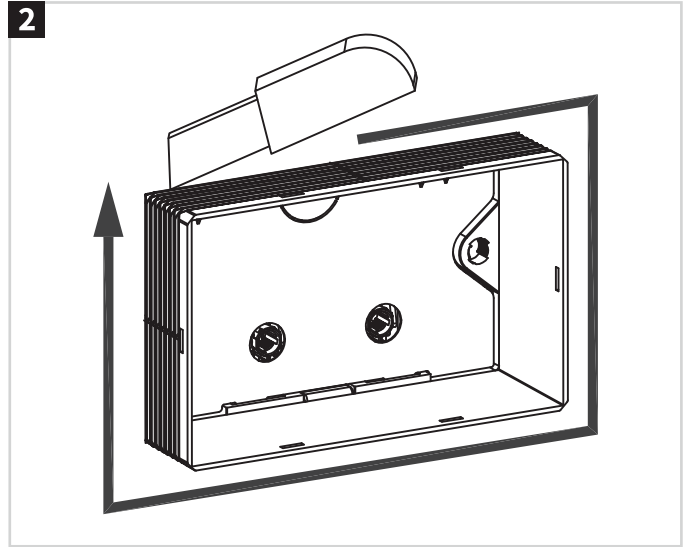

INSTALLATION