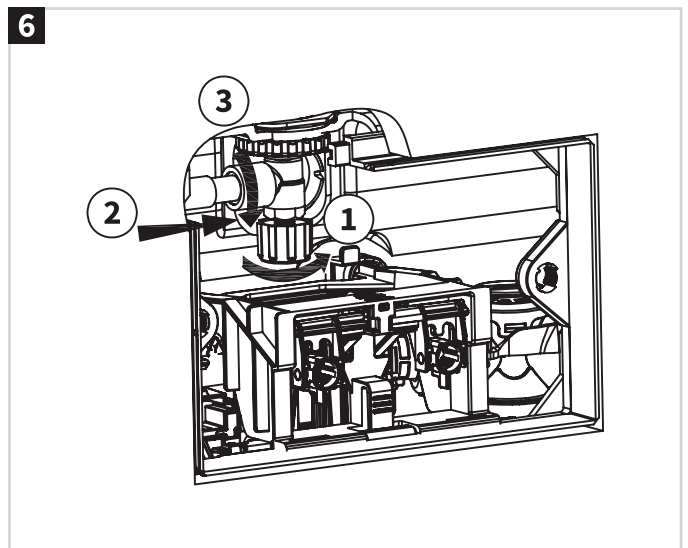

INSTALLATION