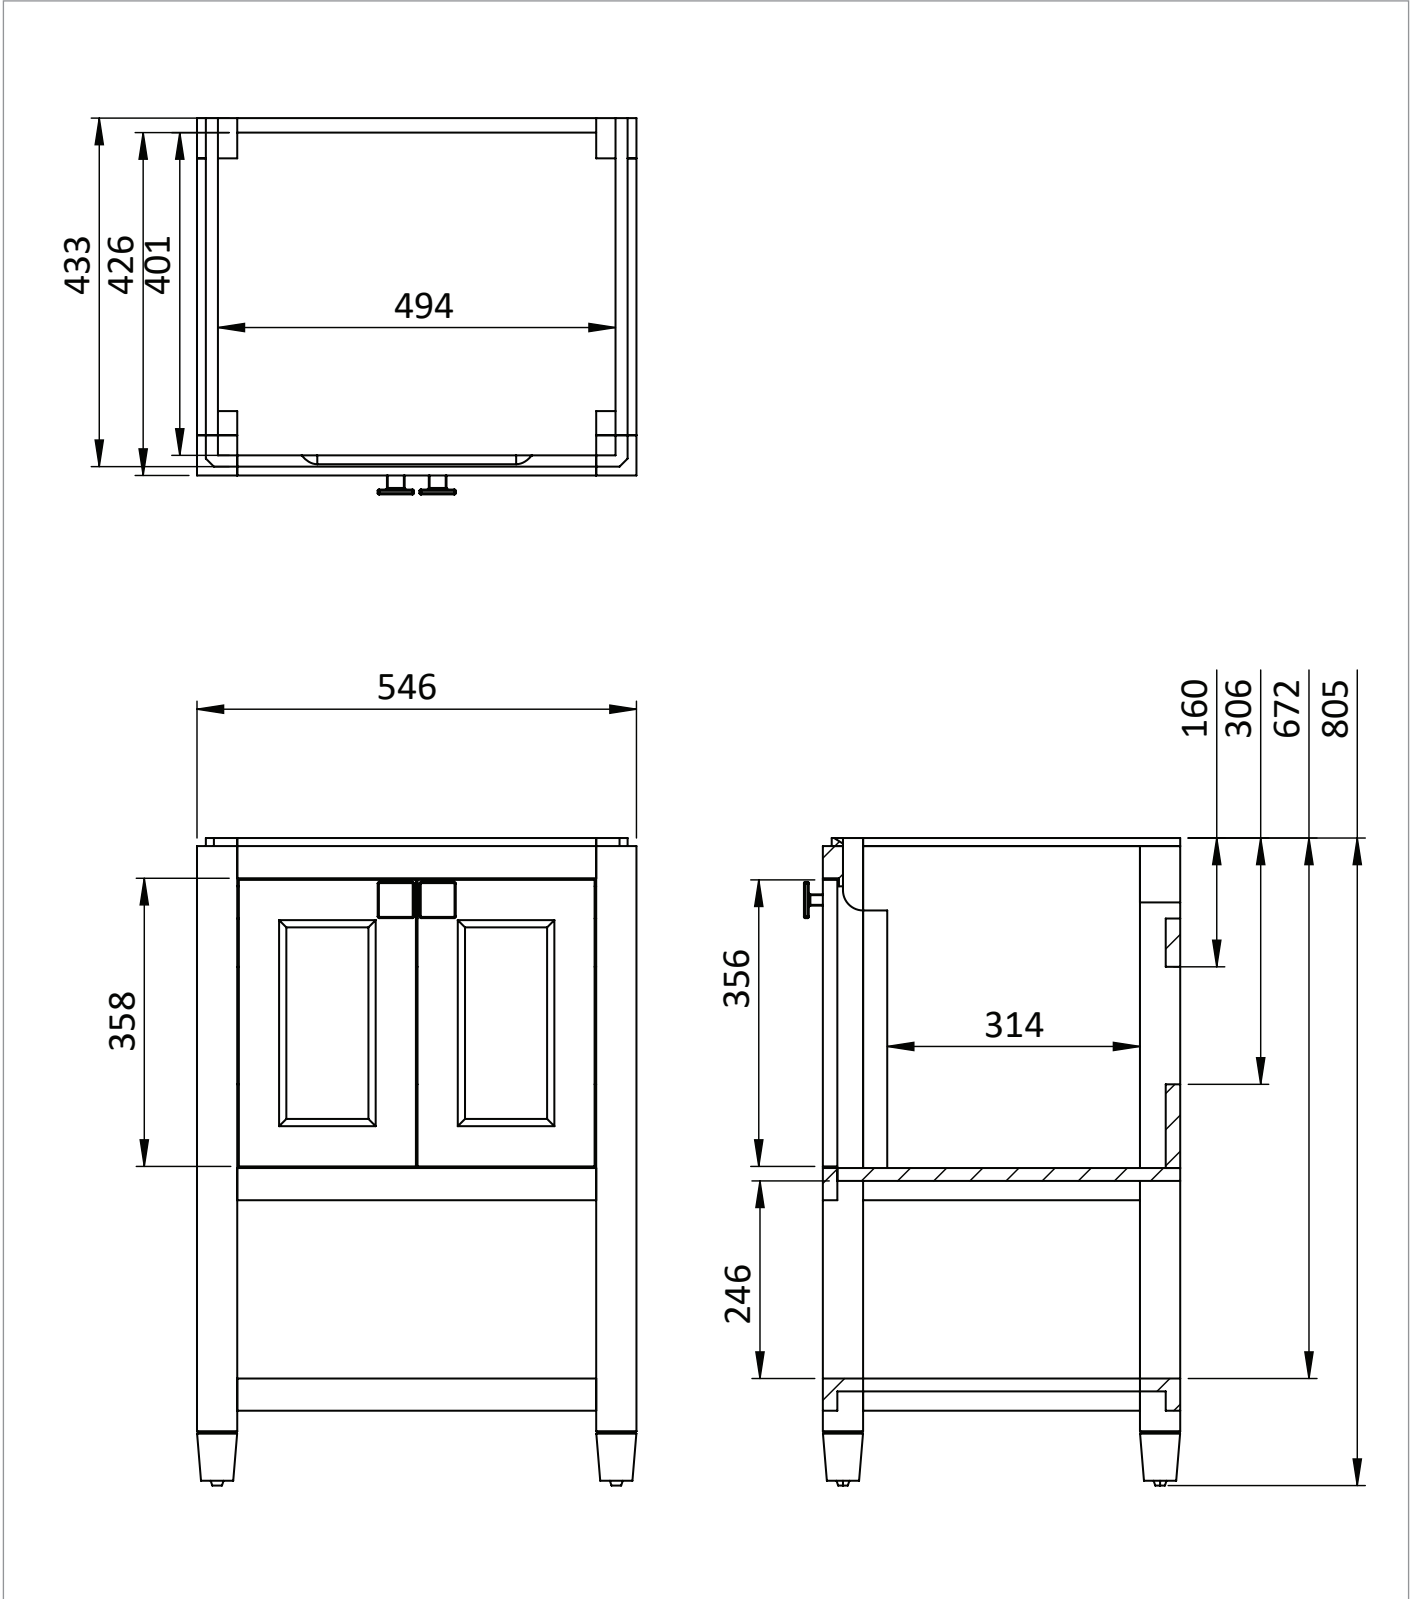

## DESCRIPTION

Riviera 580mm vanity unit white

WEBSITE LINK [Click Here](#)

CATEGORY	Furniture
WARRANTY DETAILS	10 Years
COLOUR	Matt White
FINISH APPLICATION	Lacquered
PRIMARY MATERIAL	MDF
INSTALL TYPE	Floor Standing
PRODUCT WIDTH MM	546
PRODUCT HEIGHT MM	805
PRODUCT DEPTH MM	442
PRODUCT NET WEIGHT KG	20.1
STANDARDS	EN14749:2016

## TECHNICAL DIMENSIONS

Dimensions in mm unless otherwise specified.

Tolerances (per material type) apply.