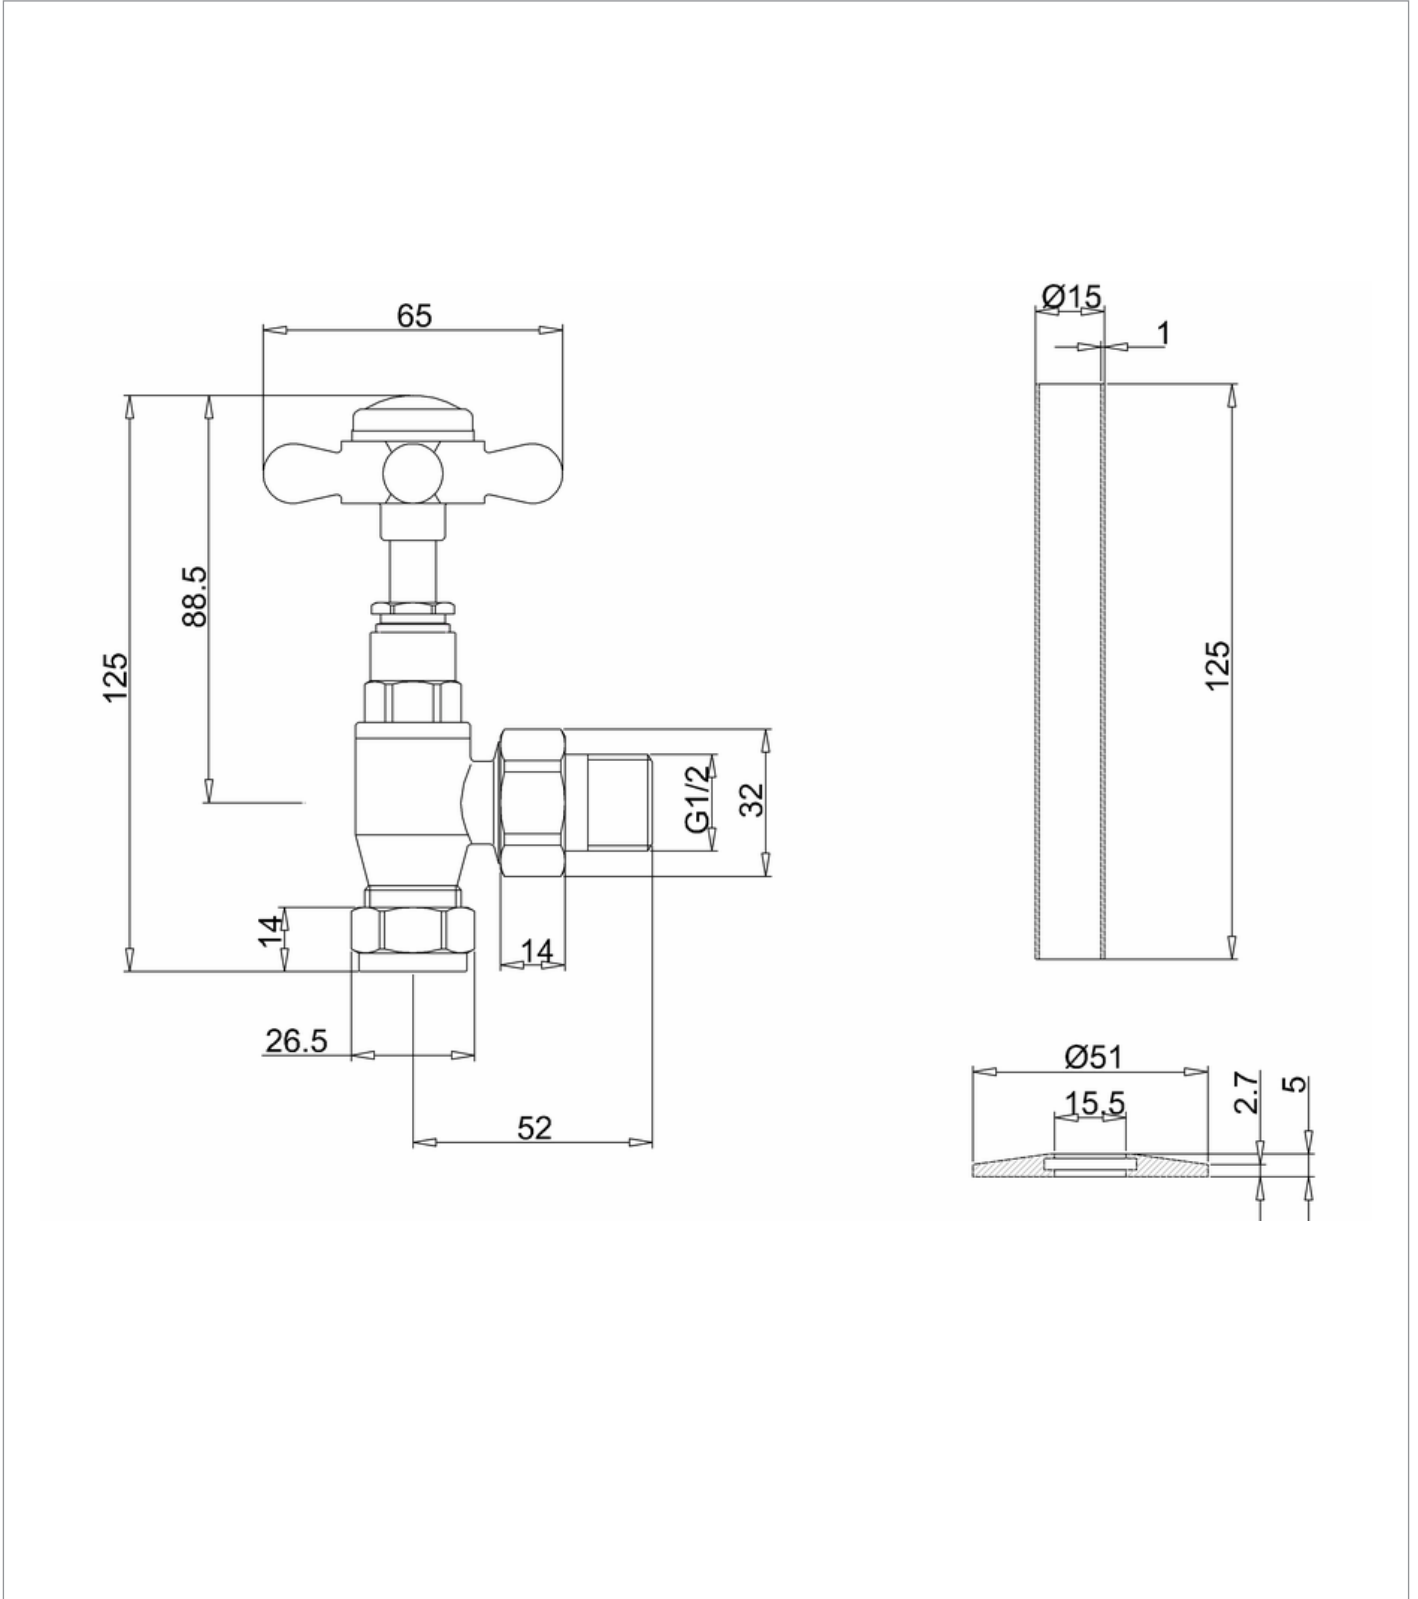

CATEGORY	Heating
WARRANTY DETAILS	5 years
COLOUR	Gold
FINISH APPLICATION	PVD
PRIMARY MATERIAL	Brass
INSTALL TYPE	Wall Mounted
PRODUCT WIDTH MM	82
PRODUCT HEIGHT MM	223
PRODUCT DEPTH MM	120
PRODUCT NET WEIGHT KG	0.8
STANDARDS	BS EN 2767:1991

INLET CONNECTIONS THREAD

HEATING

15mm

TECHNICAL DIMENSIONS

Dimensions in mm unless otherwise specified.

Tolerances (per material type) apply.

SPARES LIST

Only the parts labelled are available as spares.

NUMBER	PART CODE	DESCRIPTION
1	SP165GOLD	Pipe Covers Gold x2
2	SP656GOLD	Support Pipes Gold x2
3	SP835GOLD	Rad Valves Spares Set Gold x2