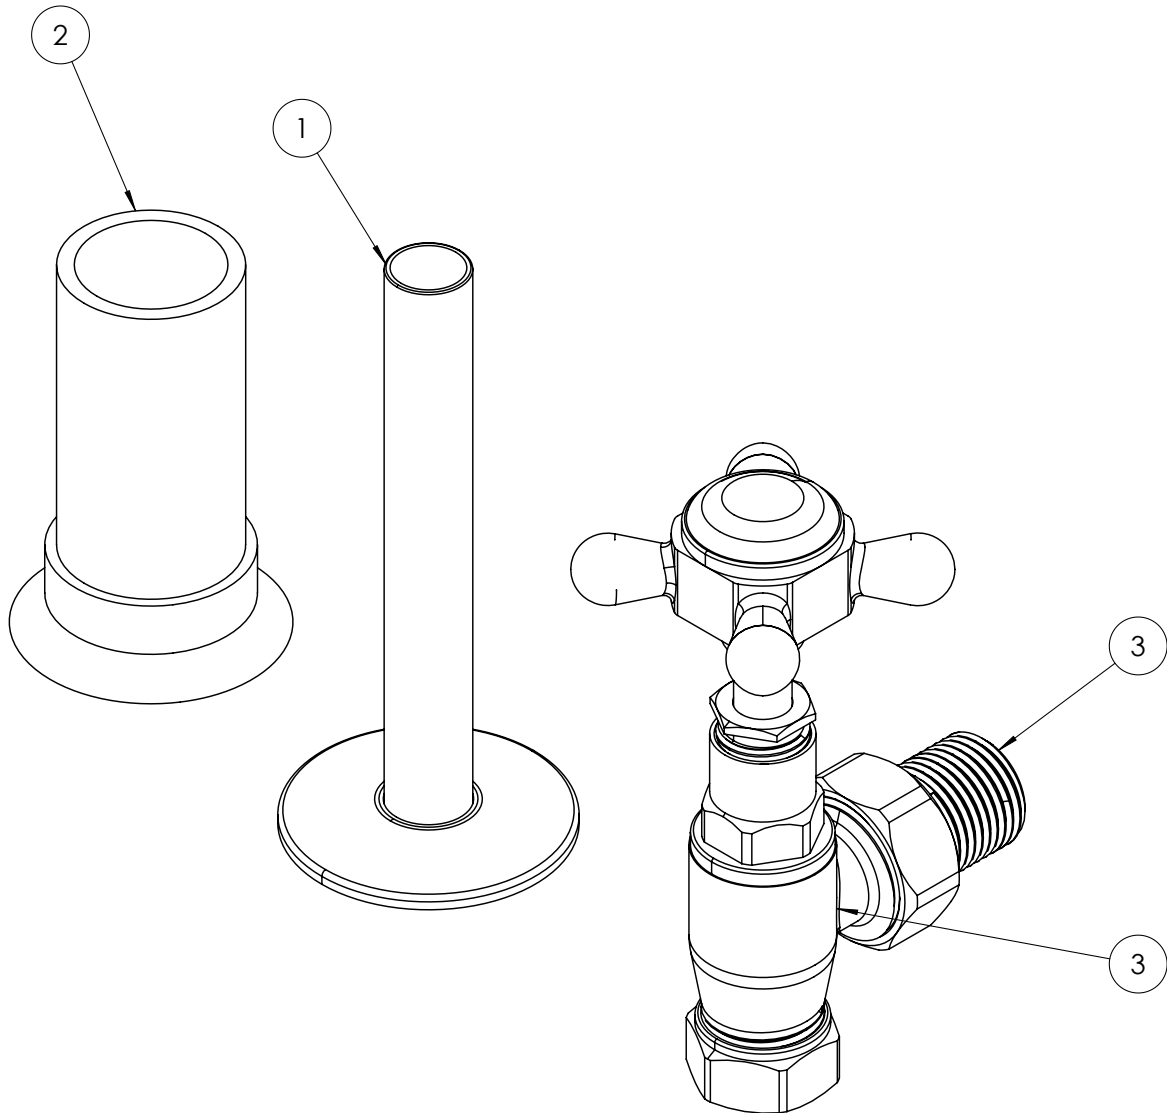

CATEGORY	Heating
WARRANTY DETAILS	5 years
COLOUR	Gold
FINISH APPLICATION	PVD
PRIMARY MATERIAL	Brass
INSTALL TYPE	Wall Mounted
PRODUCT WIDTH MM	82
PRODUCT HEIGHT MM	223
PRODUCT DEPTH MM	120
PRODUCT NET WEIGHT KG	0.8
STANDARDS	BS EN 2767:1991

INLET CONNECTIONS THREAD

HEATING

15mm

TECHNICAL DIMENSIONS

Dimensions in mm unless otherwise specified.

Tolerances (per material type) apply.

SPARES LIST

Only the parts labelled are available as spares.

NUMBER	PART CODE	DESCRIPTION
1	SP165GOLD	Pipe Covers Gold x2
2	SP656GOLD	Support Pipes Gold x2
3	SP835GOLD	Rad Valves Spares Set Gold x2