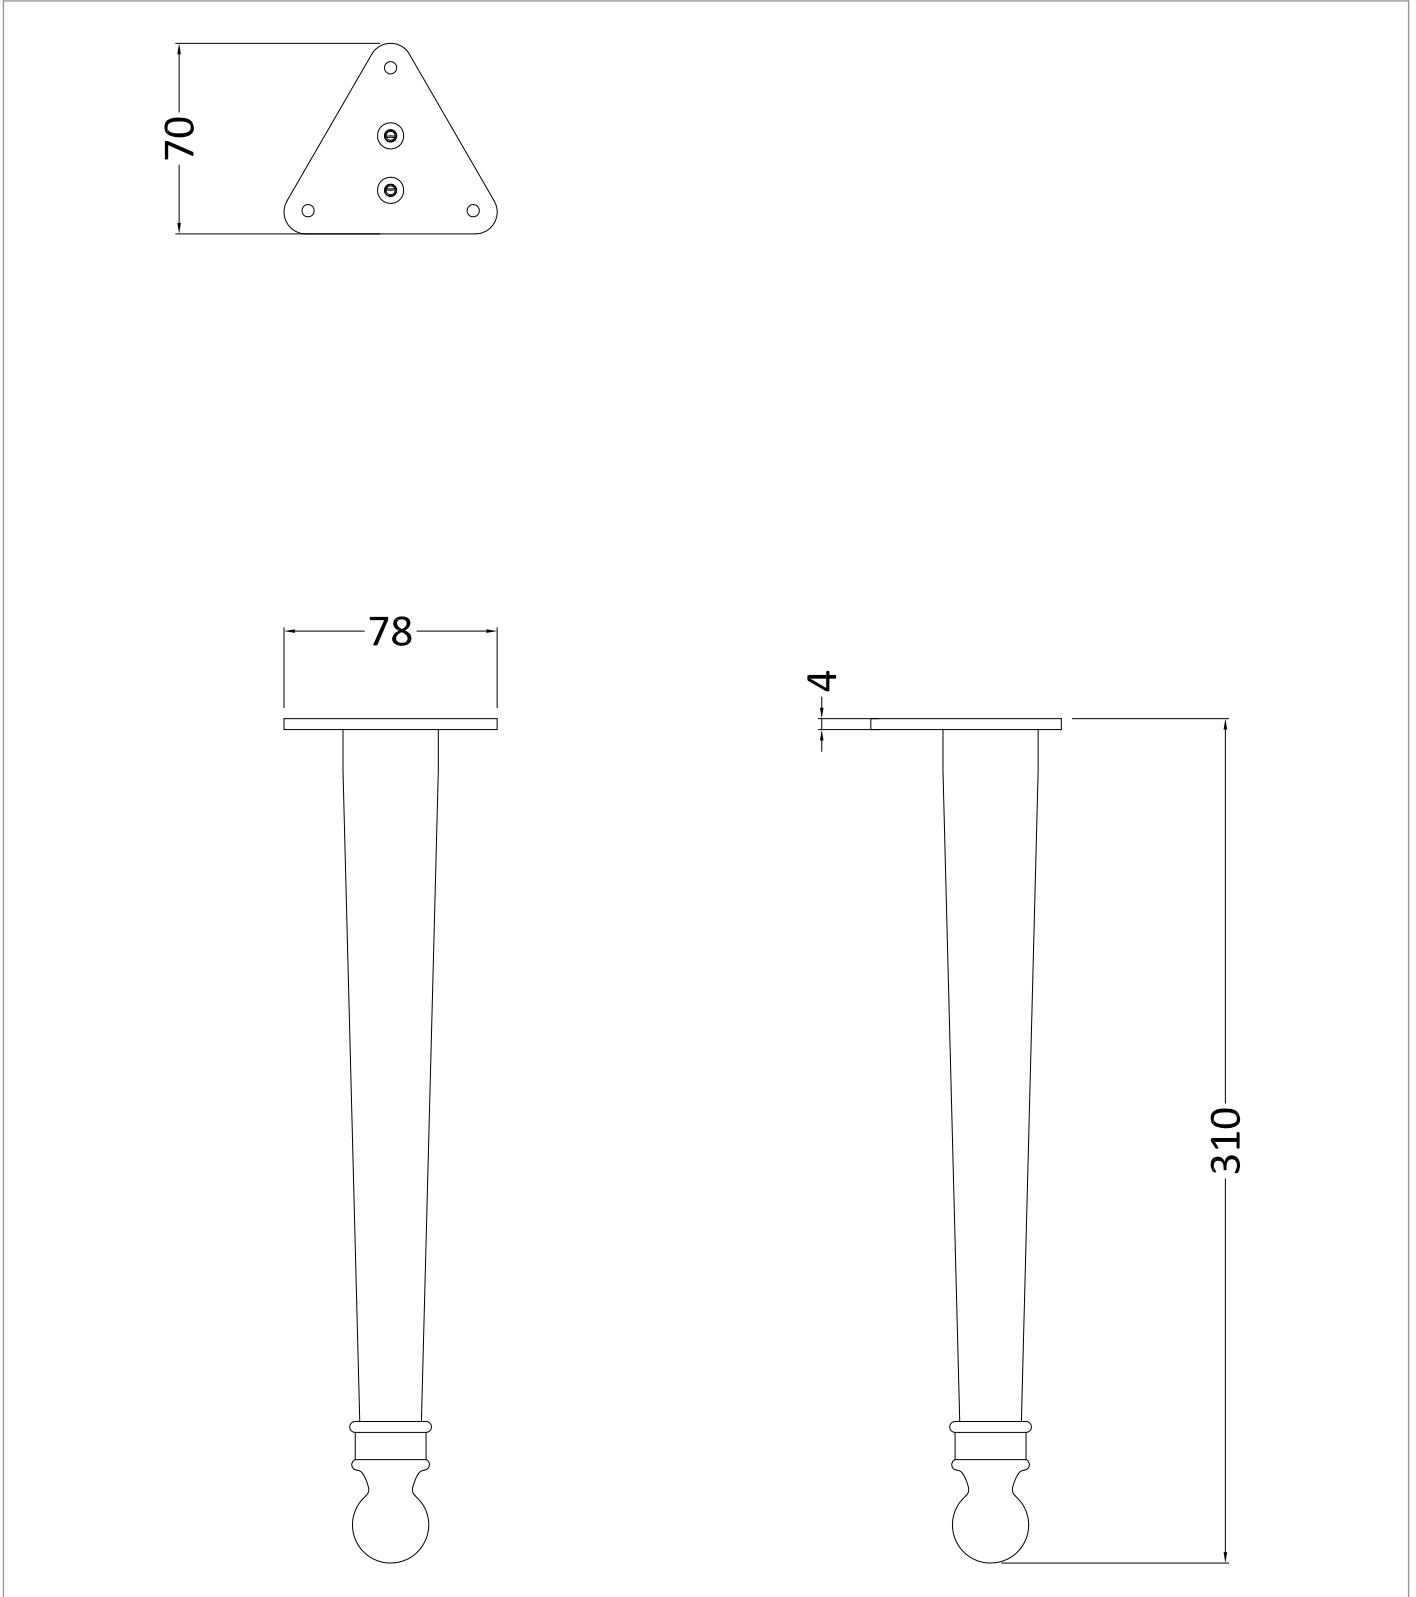

WEBSITE LINK [Click Here](#)

CATEGORY	Furniture
WARRANTY DETAILS	10 Years
COLOUR	Matt Black
FINISH APPLICATION	Lacquered
PRIMARY MATERIAL	MDF
INSTALL TYPE	Floor Standing
PRODUCT WIDTH MM	25
PRODUCT HEIGHT MM	310
PRODUCT DEPTH MM	70
PRODUCT NET WEIGHT KG	0.53
STANDARDS	EN14749:2016

ADJUSTABLE FEET	Yes
-----------------	-----

TECHNICAL DIMENSIONS

Dimensions in mm unless otherwise specified.

Tolerances (per material type) apply.

SPARES LIST

Only the parts labelled are available as spares.