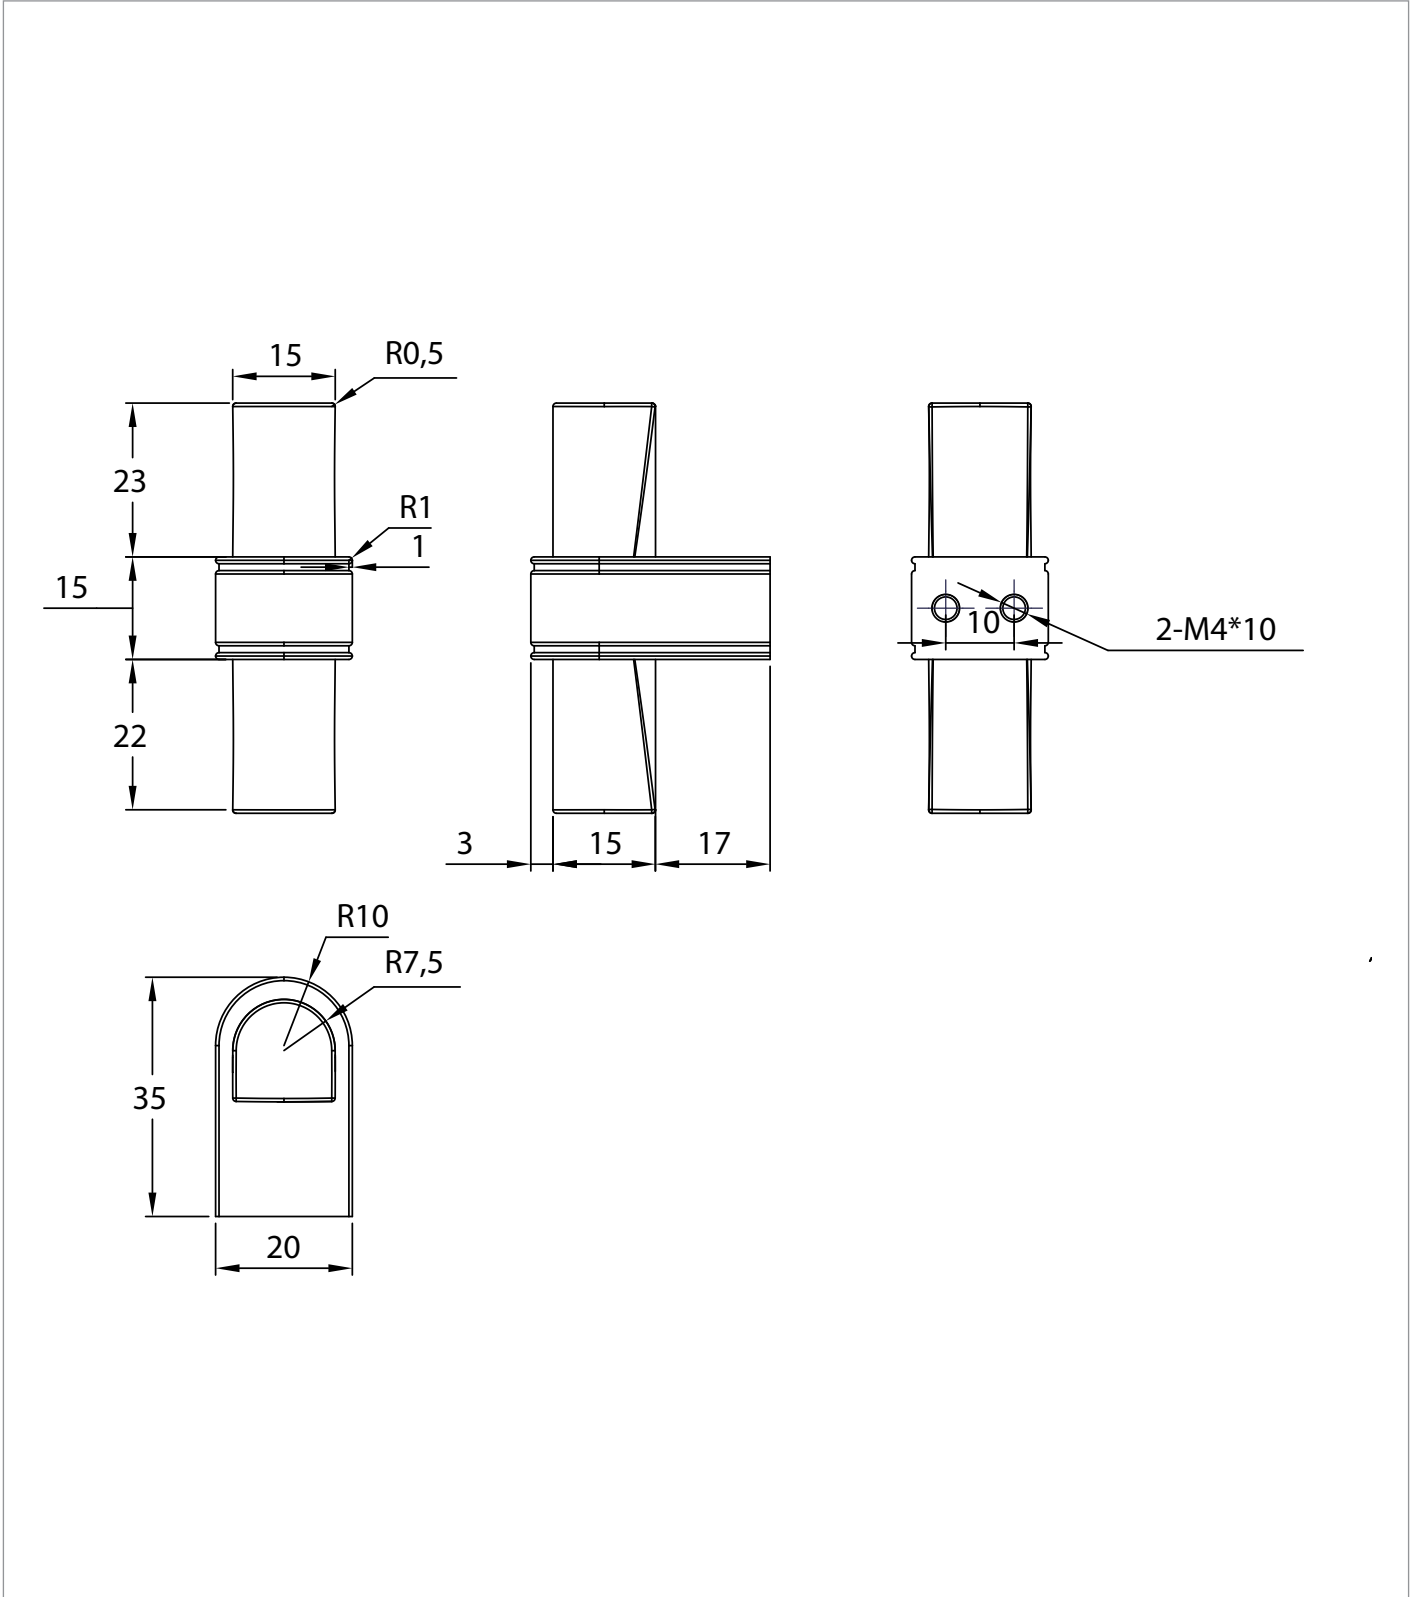

PRODUCT DATA SHEET

Burlington[®]

PRODUCT CODE

RIVF13C

RANGE

Riviera

DESCRIPTION

Riviera Ribbon Handle Pair Chrome

CATEGORY	Furniture
WARRANTY DETAILS	2 Years
COLOUR	Chrome
FINISH APPLICATION	Electroplated
PRIMARY MATERIAL	Brass
INSTALL TYPE	Furniture Mounted
PRODUCT WIDTH MM	35
PRODUCT HEIGHT MM	60
PRODUCT DEPTH MM	20
PRODUCT NET WEIGHT KG	0.49

TECHNICAL DIMENSIONS

Dimensions in mm unless otherwise specified.

Tolerances (per material type) apply.

SPARES LIST

Only the parts labelled are available as spares.

NO SPARES AVAILABLE