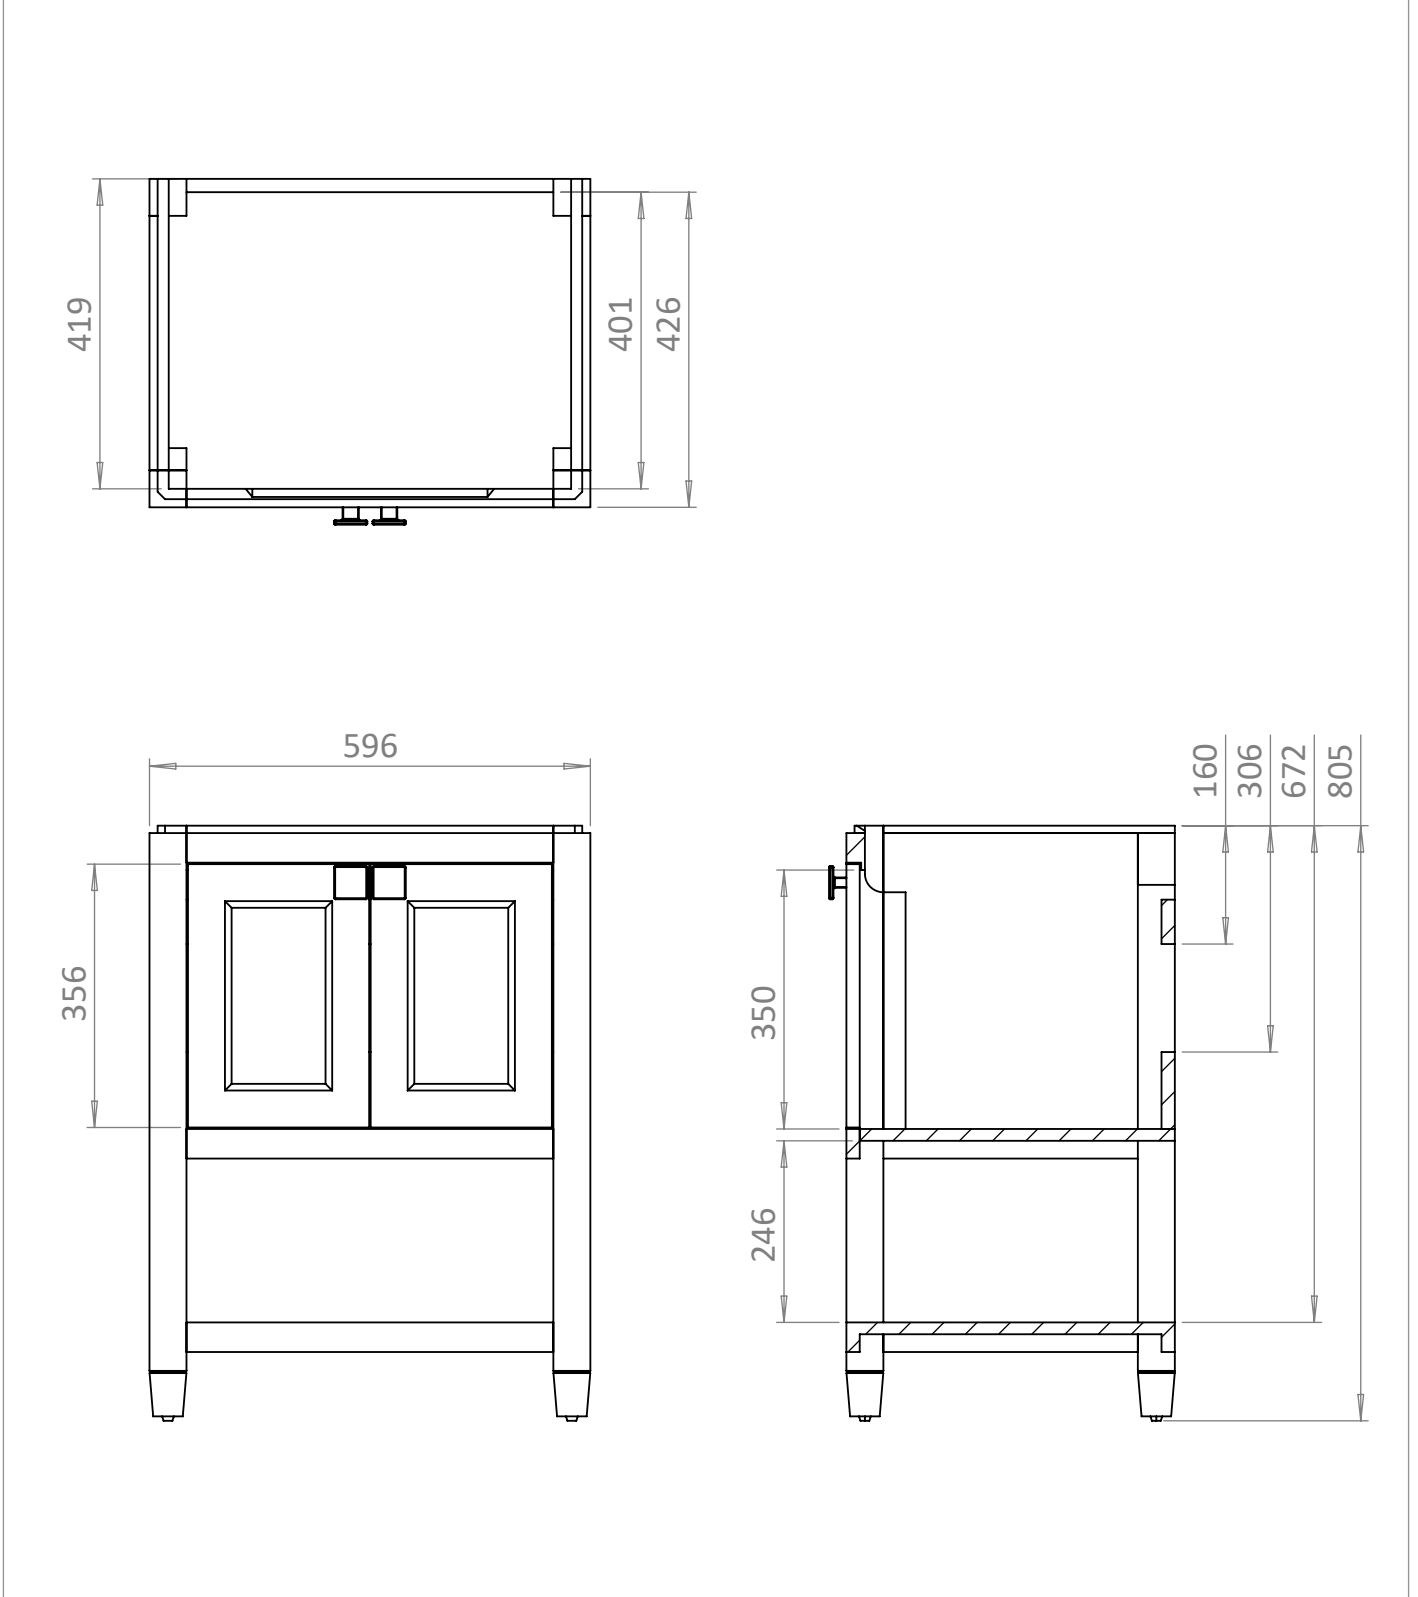

## DESCRIPTION

Riviera 650mm Vanity Unit Blue

WEBSITE LINK [Click Here](#)

CATEGORY	Furniture
WARRANTY DETAILS	10 Years
COLOUR	Blue
FINISH APPLICATION	Lacquered
PRIMARY MATERIAL	MDF
INSTALL TYPE	Floor Standing
PRODUCT WIDTH MM	594
PRODUCT HEIGHT MM	805
PRODUCT DEPTH MM	470
PRODUCT NET WEIGHT KG	20.9
STANDARDS	EN14749:2016

## TECHNICAL DIMENSIONS

Dimensions in mm unless otherwise specified.

Tolerances (per material type) apply.